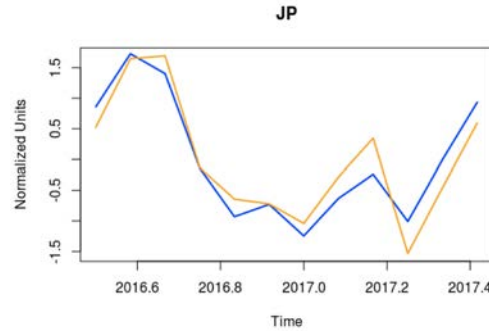

THE TRAVELLER IS A DIFFERENT ECONOMIC AGENT AT STAGES OF HIS JOURNEY

CORRELATING Credit Card Expenditure with Visitor arrivals

FINLAND

— Spend Seasonality FIN
— FWK arrivals in FIN (LOS>1 nights) from Country of interest.