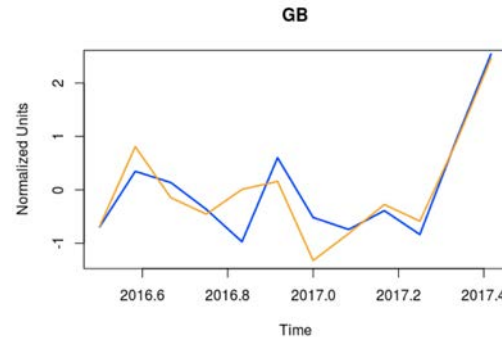

THE TRAVELLER IS A DIFFERENT ECONOMIC AGENT AT STAGES OF HIS JOURNEY

CORRELATING Credit Card Expenditure with Visitor arrivals

FINLAND

— Spend Seasonality FIN
— FWK arrivals in FIN (LOS>1 nights) from Country of interest.