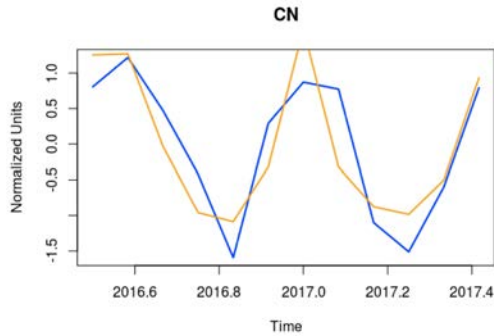

THE TRAVELLER IS A DIFFERENT ECONOMIC AGENT AT STAGES OF HIS JOURNEY

CORRELATING Credit Card Expenditure with Visitor arrivals

FINLAND

— Spend Seasonality FIN
— FWK arrivals in FIN (LOS>1 nights) from Country of interest.