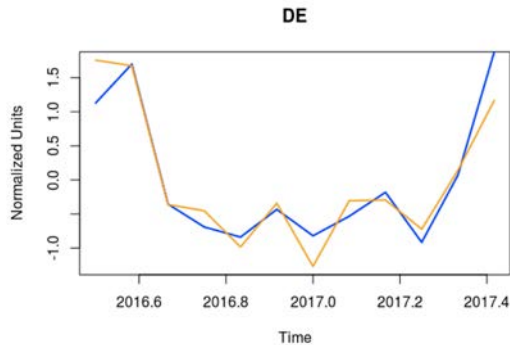

THE TRAVELLER IS A DIFFERENT ECONOMIC AGENT AT STAGES OF HIS JOURNEY

CORRELATING Credit Card Expenditure with Visitor arrivals

FINLAND

— Spend Seasonality FIN
— FWK arrivals in FIN (LOS>1 nights) from Country of interest.