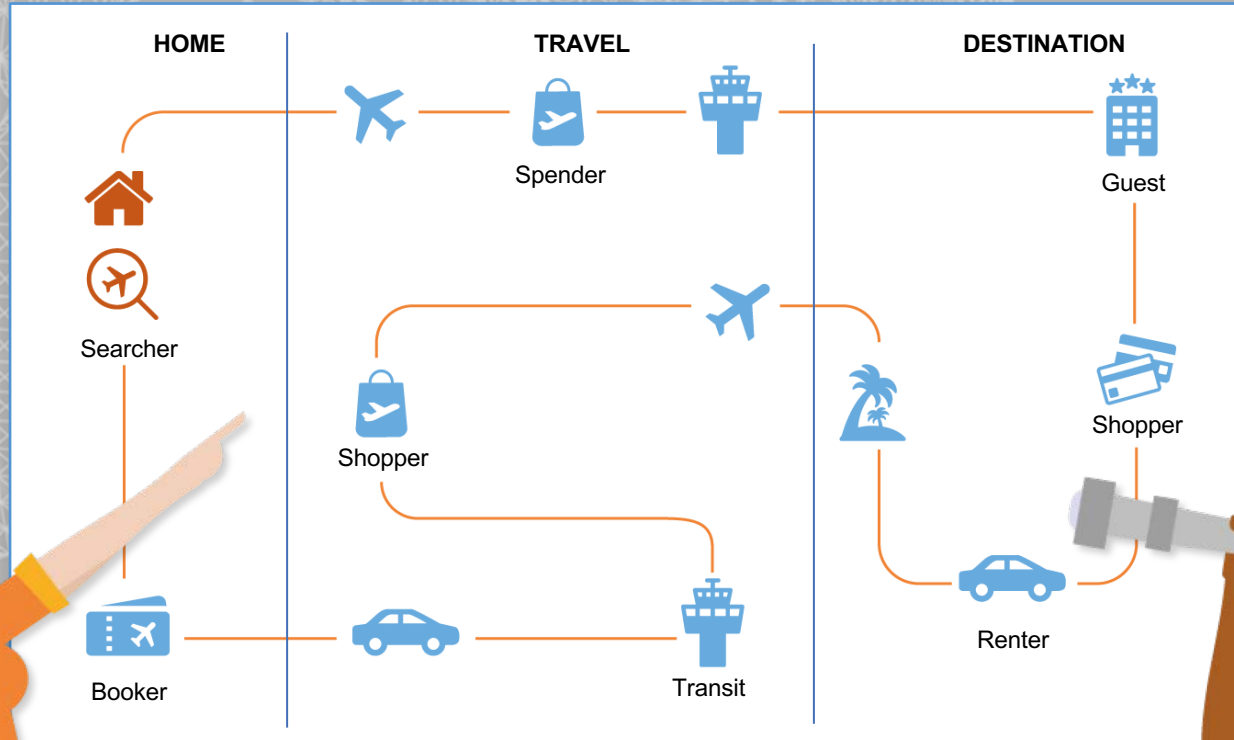

THE TRAVELLER IS A DIFFERENT ECONOMIC AGENT AT STAGES OF HIS JOURNEY

CORRELATING Credit Card Expenditure with Visitor arrivals

FINLAND

— Spend Seasonality FIN
— FWK arrivals in FIN (LOS>1 nights) from Country of interest.

	Profile	Correlation %
China	Leisure	84%
Japan	PPB1	94%
Germany	Total	94%
UK	PPB1	90%
USA	Total	99%
Benelux	PPB2	90%
Spain	Total	86%
South Korea	Total	87%
France	Total	88%
Italy	Total	84%