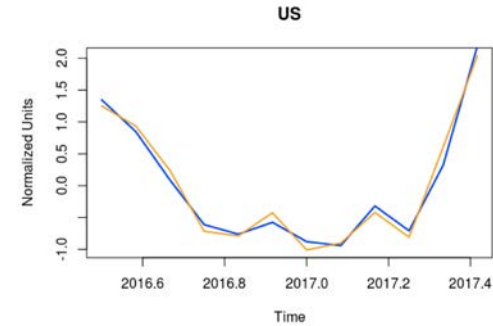

THE TRAVELLER IS A DIFFERENT ECONOMIC AGENT AT STAGES OF HIS JOURNEY

CORRELATING Credit Card Expenditure with Visitor arrivals

FINLAND

— Spend Seasonality FIN
— FWK arrivals in FIN (LOS>1 nights) from Country of interest.